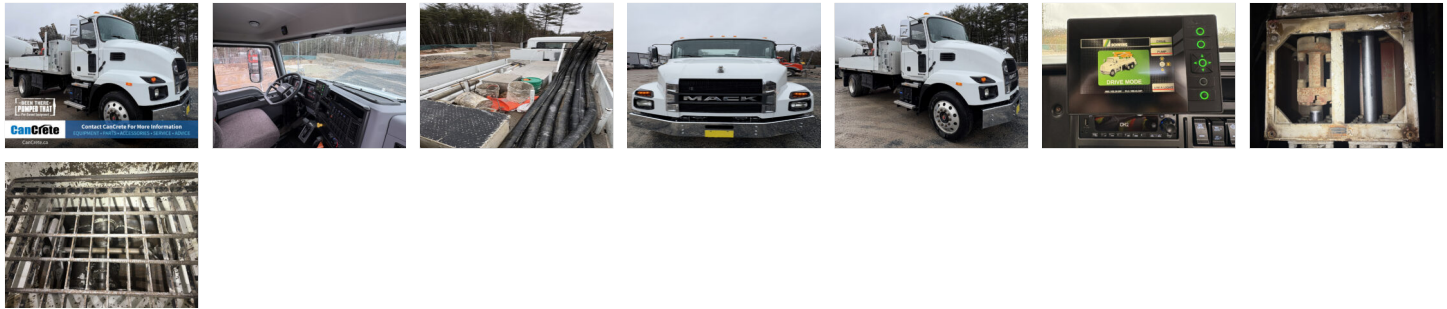

Description

Class: Line Pumps

\$250,000

Price in USD

Why CanCrete? We are experts in our field, from sales to parts, repairs, customer service, tech support, and advice. Rest assured, our commitment to excellence and service continues long after you make your investment.

Pump Specifications

Year 2024	Brand Schwing	Model SPTO 1000
Pump Hours 563.8		

Truck Specifications

Year 2025	Brand Mack	Model MD-6
Truck Hours 563.7	Mileage 11,774 km	